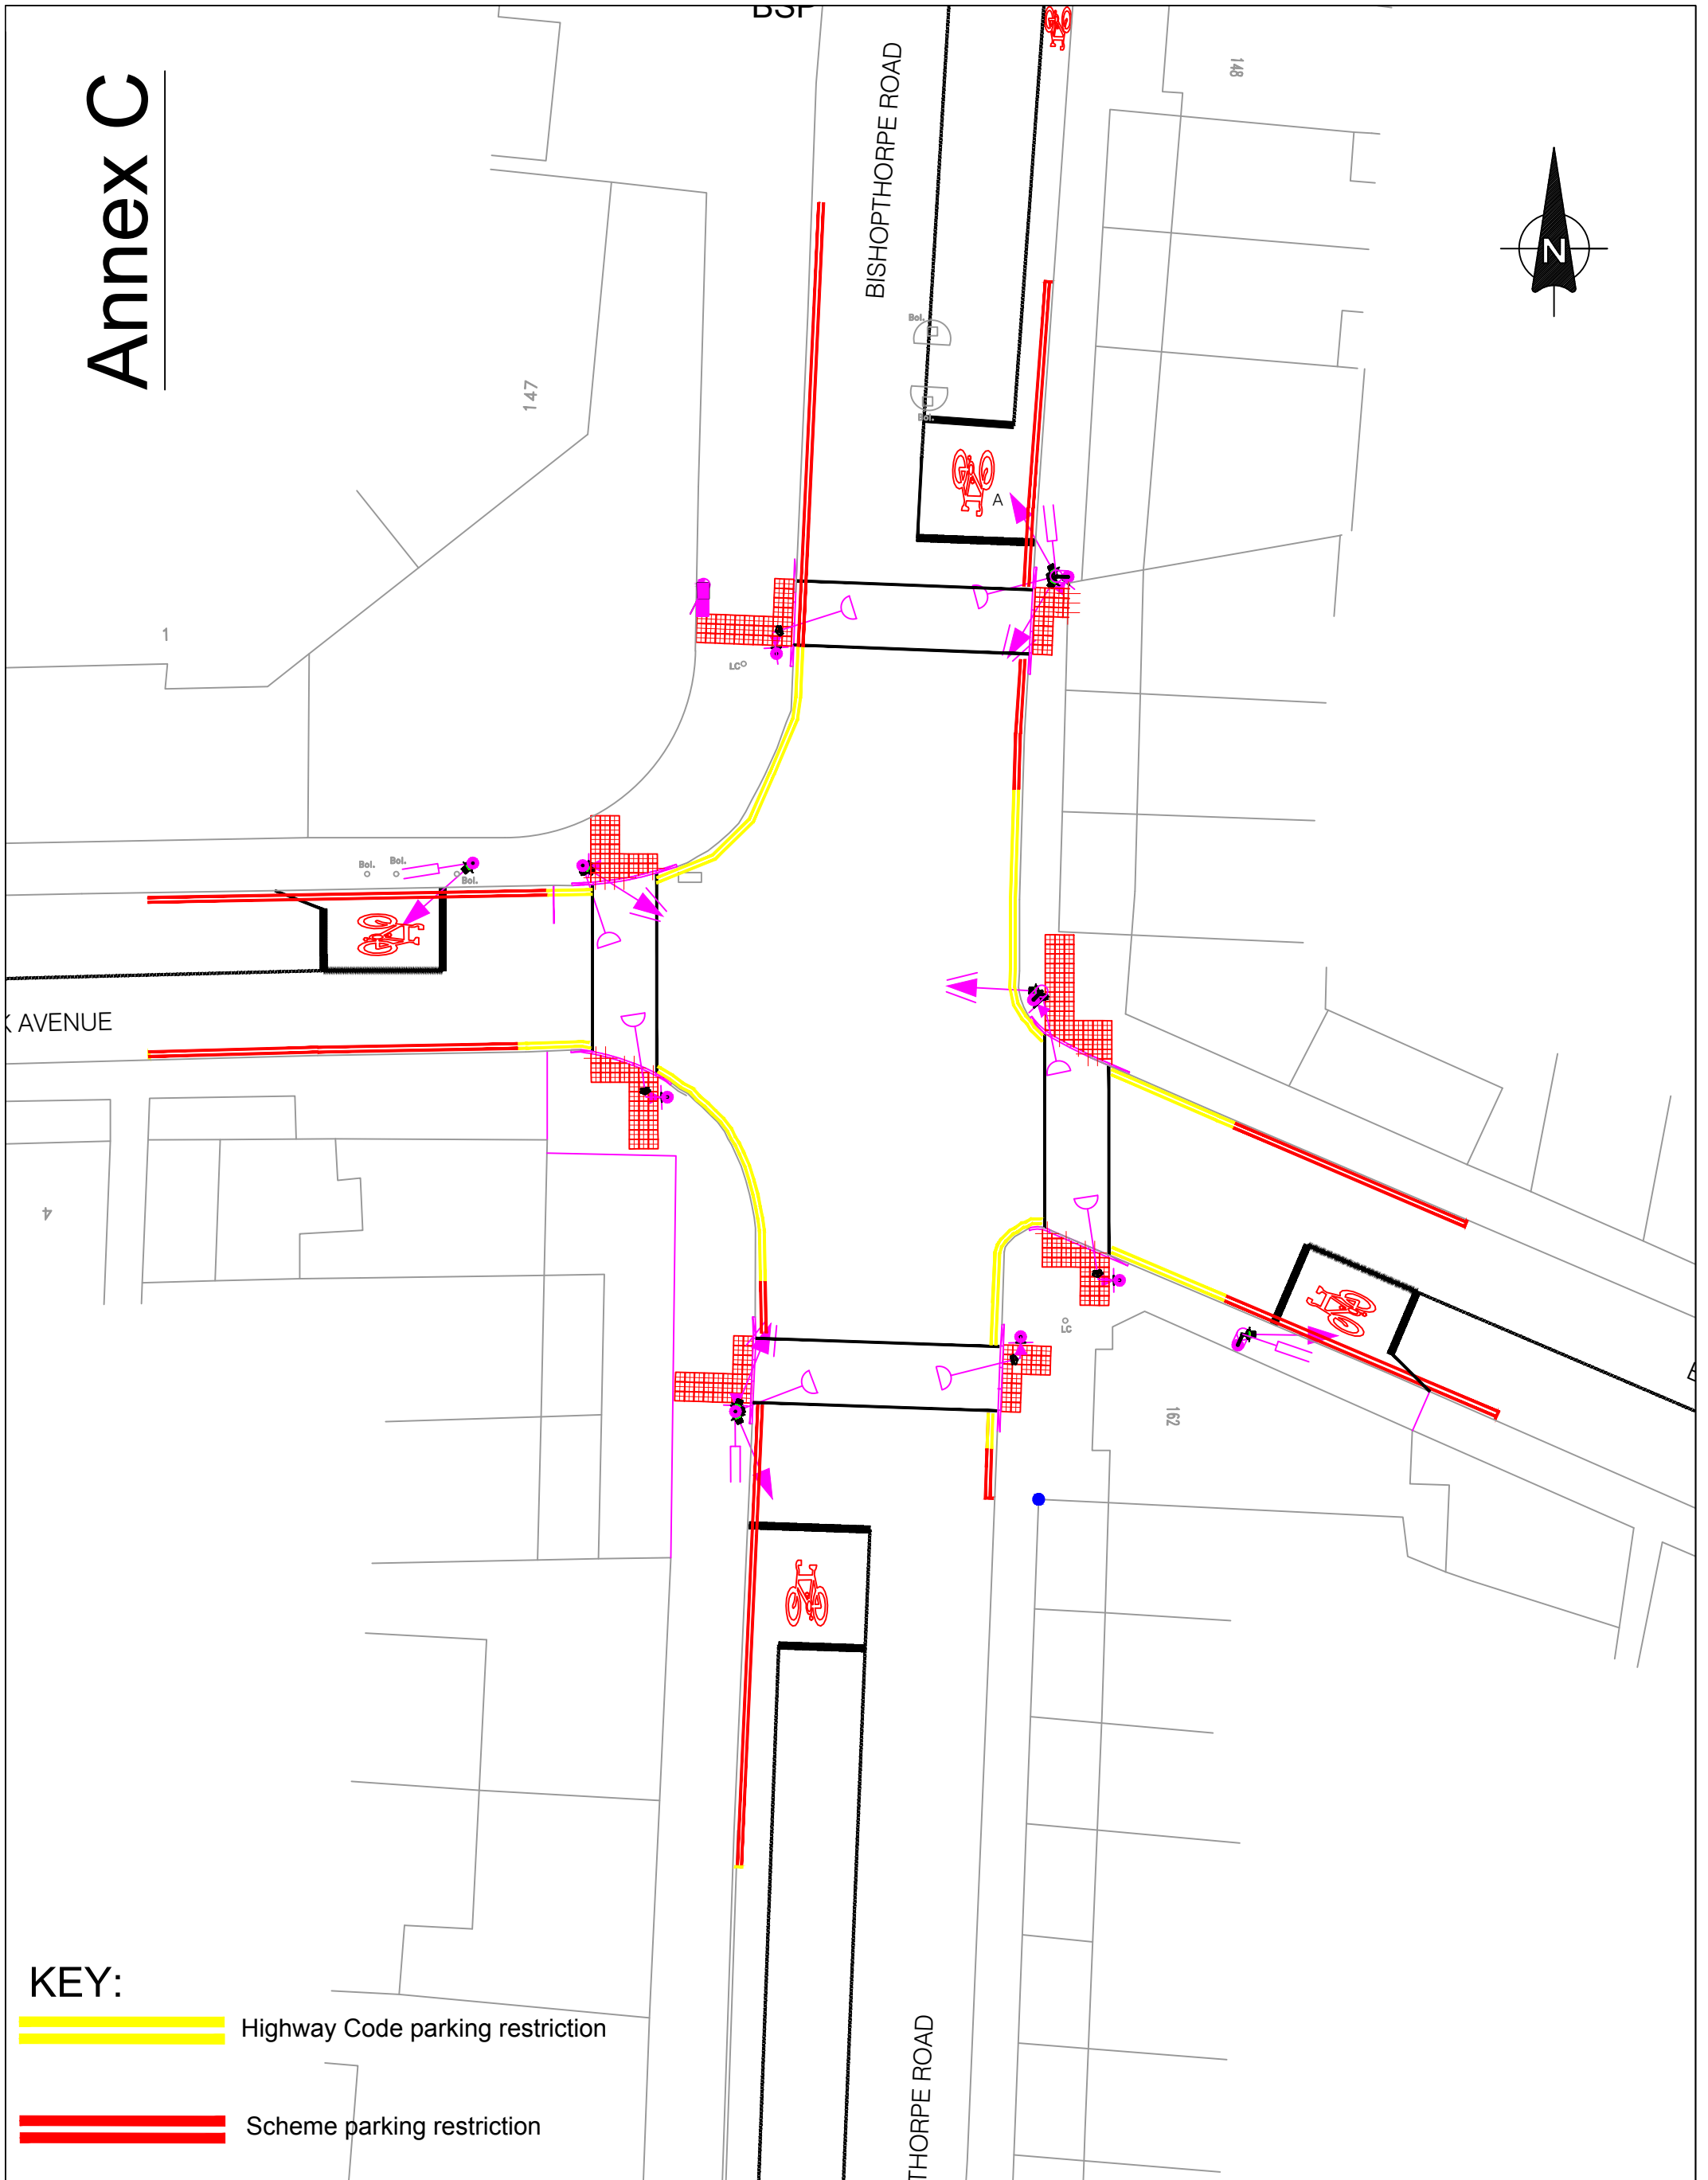

Annex C

KEY:

- Highway Code parking restriction
- Scheme parking restriction

Millennium Pedestrian / Cycle Scheme Bishopthorpe Rd Jcn : Parking Restrictions For Signals

BASED UPON THE ORDNANCE SURVEY MAPPING WITH THE PERMISSION OF THE CONTROLLER OF HER MAJESTY'S STATIONERY OFFICE © CROWN COPYRIGHT. UNAUTHORISED REPRODUCTION INFRINGES CROWN COPYRIGHT AND MAY LEAD TO PROSECUTION OR CIVIL PROCEEDINGS.
City of York Council OS Licence No. LA 09067L

REV	AMENDMENTS	DATE	TS/CYC/007349/021		SCALE	1:250	A3	
			Drawn	Tim Simpson	Checked	Tom Blair	DATE	DEC 05